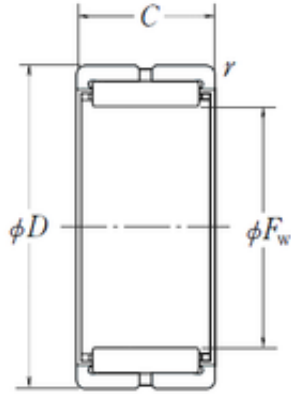

NSK RNA4932 needle roller bearings

Bearing No. RNA4932

Size	180x220x60 mm
Bore Diameter	180 mm
Outer Diameter	220 mm
Width	60 mm
Fw	180 mm
D	220 mm
C	60 mm
r min.	2 mm
Weight	4,1 Kg
Basic dynamic load rating (C)	325 kN
Basic static load rating (C0)	695 kN

RNA4932 Bearing 2D drawings and 3D CAD models