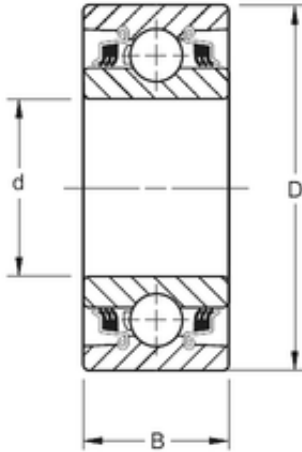

ROUND BORE

55,58 mm x 100 mm x 33,34 mm Timken
W211PP2 deep groove ball bearings

Bearing No. W211PP2

| | |
|----------------------------------|--------------------|
| Size | 55.58x100x33.34 mm |
| Bore Diameter | 55,58 mm |
| Outer Diameter | 100 mm |
| Width | 33,34 mm |
| d | 55,58 mm |
| D | 100 mm |
| B | 33,34 mm |
| C | 33,34 mm |
| Weight | 1,056 Kg |
| Basic dynamic load rating (C) | 48,8 kN |

W211PP2 Bearing 2D drawings and 3D CAD models