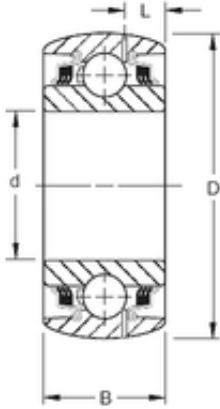

ROUND BORE

39 mm x 85 mm x 30,18 mm Timken  
GW209PPB4 deep groove ball bearings

Bearing No. GW209PPB4

Size	39x85x30.18 mm
Bore Diameter	39 mm
Outer Diameter	85 mm
Width	30,18 mm
d	39 mm
D	85 mm
B	30,18 mm
C	30,18 mm
Weight	0,748 Kg
Basic dynamic load rating (C)	36,8 kN

GW209PPB4 Bearing 2D drawings and 3D CAD models