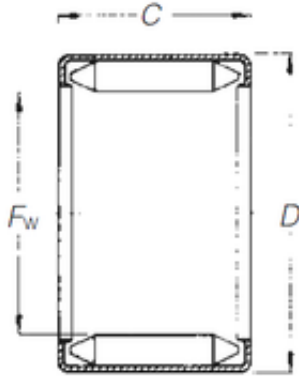

Timken DL 6 10 needle roller bearings

Bearing No. DL 6 10

Size	6x12x10 mm
Bore Diameter	6 mm
Outer Diameter	12 mm
Width	10 mm
Fw	6 mm
D	12 mm
C	10 mm
Weight	0,004 Kg
Basic dynamic load rating (C)	2,9 kN
Basic static load rating (C0)	3,8 kN
(Grease) Lubrication Speed	33000 r/min

DL 6 10 Bearing 2D drawings and 3D CAD models