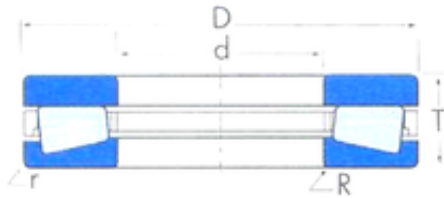

## Timken T15500 thrust roller bearings

Bearing No. T15500

Size	393.7x495.3x44.45 mm
Bore Diameter	393,7 mm
Outer Diameter	495,3 mm
Width	44,45 mm
d	393,7 mm
D	495,3 mm
T	44,45 mm
R	3,3 mm
r	3,3 mm
Weight	20,4 Kg
Basic static load rating (C0)	6880000 kN
Basic dynamic load rating (Ca90)	372000

T15500 Bearing 2D drawings and 3D CAD models