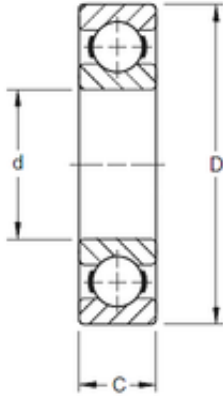

65 mm x 140 mm x 33 mm Timken 313K deep groove ball bearings

Bearing No. 313K

Size	65x140x33 mm
Bore Diameter	65 mm
Outer Diameter	140 mm
Width	33 mm
d	65 mm
D	140 mm
B	33 mm
C	33 mm
Weight	2,168 Kg
Basic dynamic load rating (C)	104 kN

313K Bearing 2D drawings and 3D CAD models