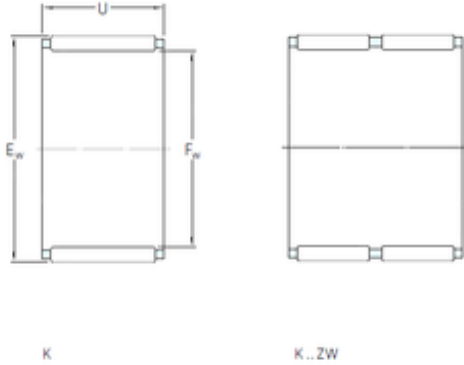

## SKF K155x163x26 needle roller bearings

Bearing No. K155x163x26

Bore Diameter	155 mm
Outer Diameter	163 mm
Fw	155 mm
Ew	163 mm
U	26 mm
Weight	0,265 Kg
Basic dynamic load rating (C)	72,1 kN
Basic static load rating (C0)	236 kN
Fatigue load limit (Pu)	25,5
Reference speed	2600 r/min

K155x163x26 Bearing 2D drawings and 3D CAD models