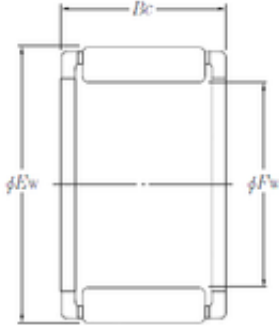

## NTN PK26 × 31 × 13.8X2 needle roller bearings

Bearing No. PK26 × 31 × 13.8X2

Bore Diameter	26 mm
Outer Diameter	31 mm
Fw	26 mm
Ew	31 mm
Bc	13.8 mm
Weight	0.0150 Kg
Basic dynamic load rating (C)	14,2 kN
Basic static load rating (C0)	20,9 kN

PK26 × 31 × 13.8X2 Bearing 2D drawings and 3D CAD models