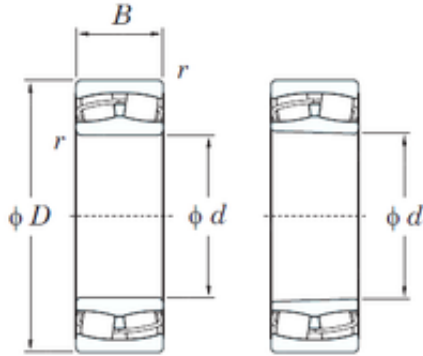

## 120 mm x 215 mm x 58 mm KOYO 22224RHR spherical roller bearings

Bearing No. 22224RHR

Size	120x215x58 mm
Bore Diameter	120 mm
Outer Diameter	215 mm
Width	58 mm
d	120 mm
D	215 mm
B	58 mm
C	58 mm
r min.	2,1 mm
da min.	132 mm
Da max.	203 mm
ra max.	2 mm
Weight	9,31 Kg
Basic dynamic load rating (C)	565 kN
Basic static load rating (C0)	764 kN
(Grease) Lubrication Speed	1500 r/min
(Oil) Lubrication Speed	2000 r/min
Calculation factor (e)	0,26
Calculation factor (Y0)	2,54
Calculation factor (Y1)	2,6

22224RHR Bearing 2D drawings and 3D CAD models