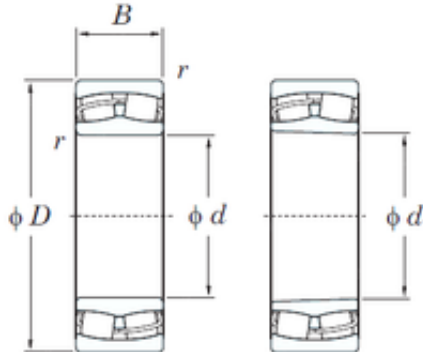

120 mm x 215 mm x 58 mm KOYO 22224RHR spherical roller bearings

Bearing No. 22224RHR

Size	120x215x58 mm
Bore Diameter	120 mm
Outer Diameter	215 mm
Width	58 mm
d	120 mm
D	215 mm
B	58 mm
C	58 mm
r min.	2,1 mm
da min.	132 mm
Da max.	203 mm
ra max.	2 mm
Weight	9,31 Kg
Basic dynamic load rating (C)	565 kN
Basic static load rating (C0)	764 kN
(Grease) Lubrication Speed	1500 r/min
(Oil) Lubrication Speed	2000 r/min
Calculation factor (e)	0,26
Calculation factor (Y0)	2,54
Calculation factor (Y1)	2,6

22224RHR Bearing 2D drawings and 3D CAD models